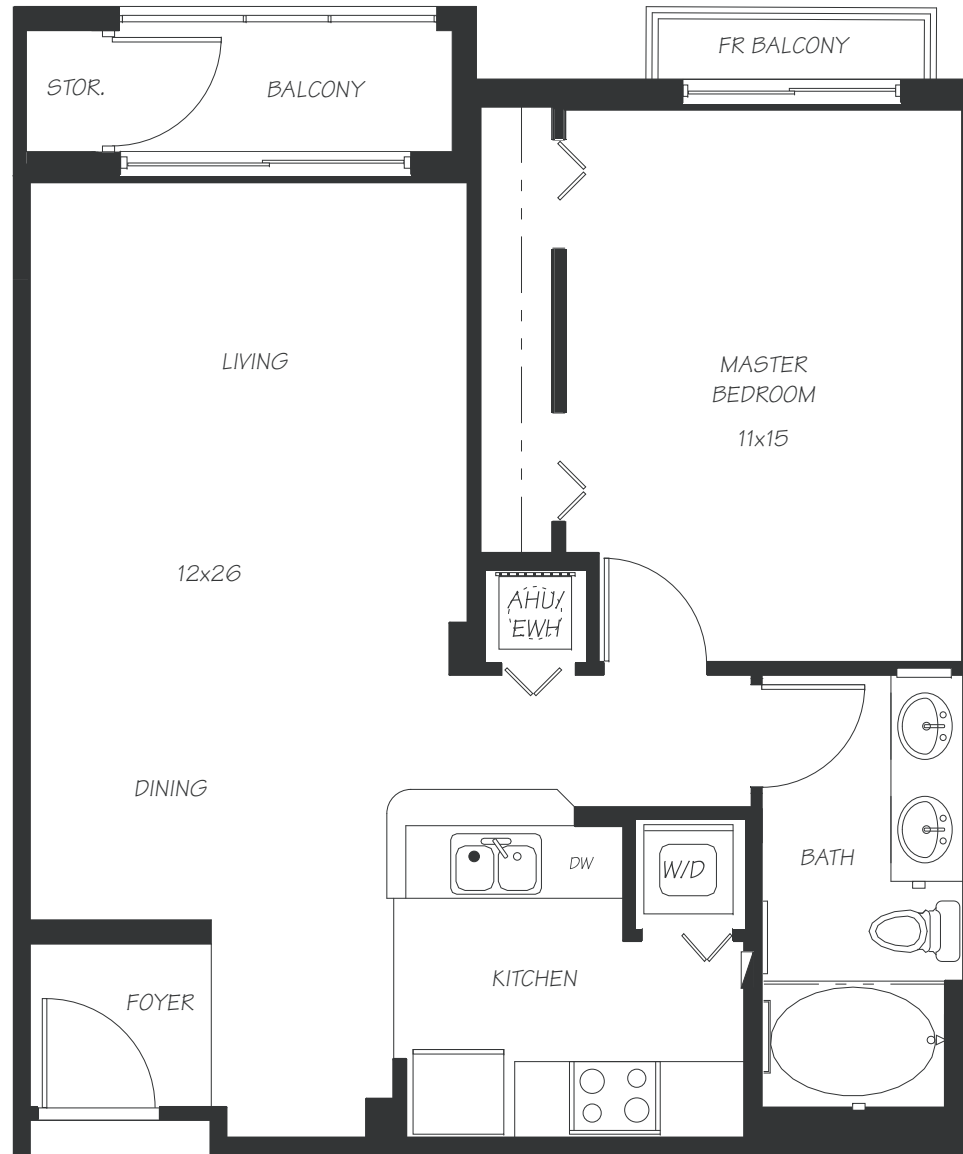

The Newbury

1 Bedroom | 1 Bath | Total: 755 SF

Standard Condominium Features:

- Granite Kitchen Countertops
- Stainless Steel Appliances
- Track Lighting
- Impact-Resistant Windows
- Crown Molding
- Double Sinks in Master*
- Separate Tub and Shower in Master*
- Ceramic Tile in Kitchen and Foyer
- And Much More...

*May vary per floorplan

Note: Front Balconies not available on first floor unit. No railings are provided on the main balcony of first floor unit.

4655 PGA Boulevard
Palm Beach Gardens FL 33418

561-630-5757